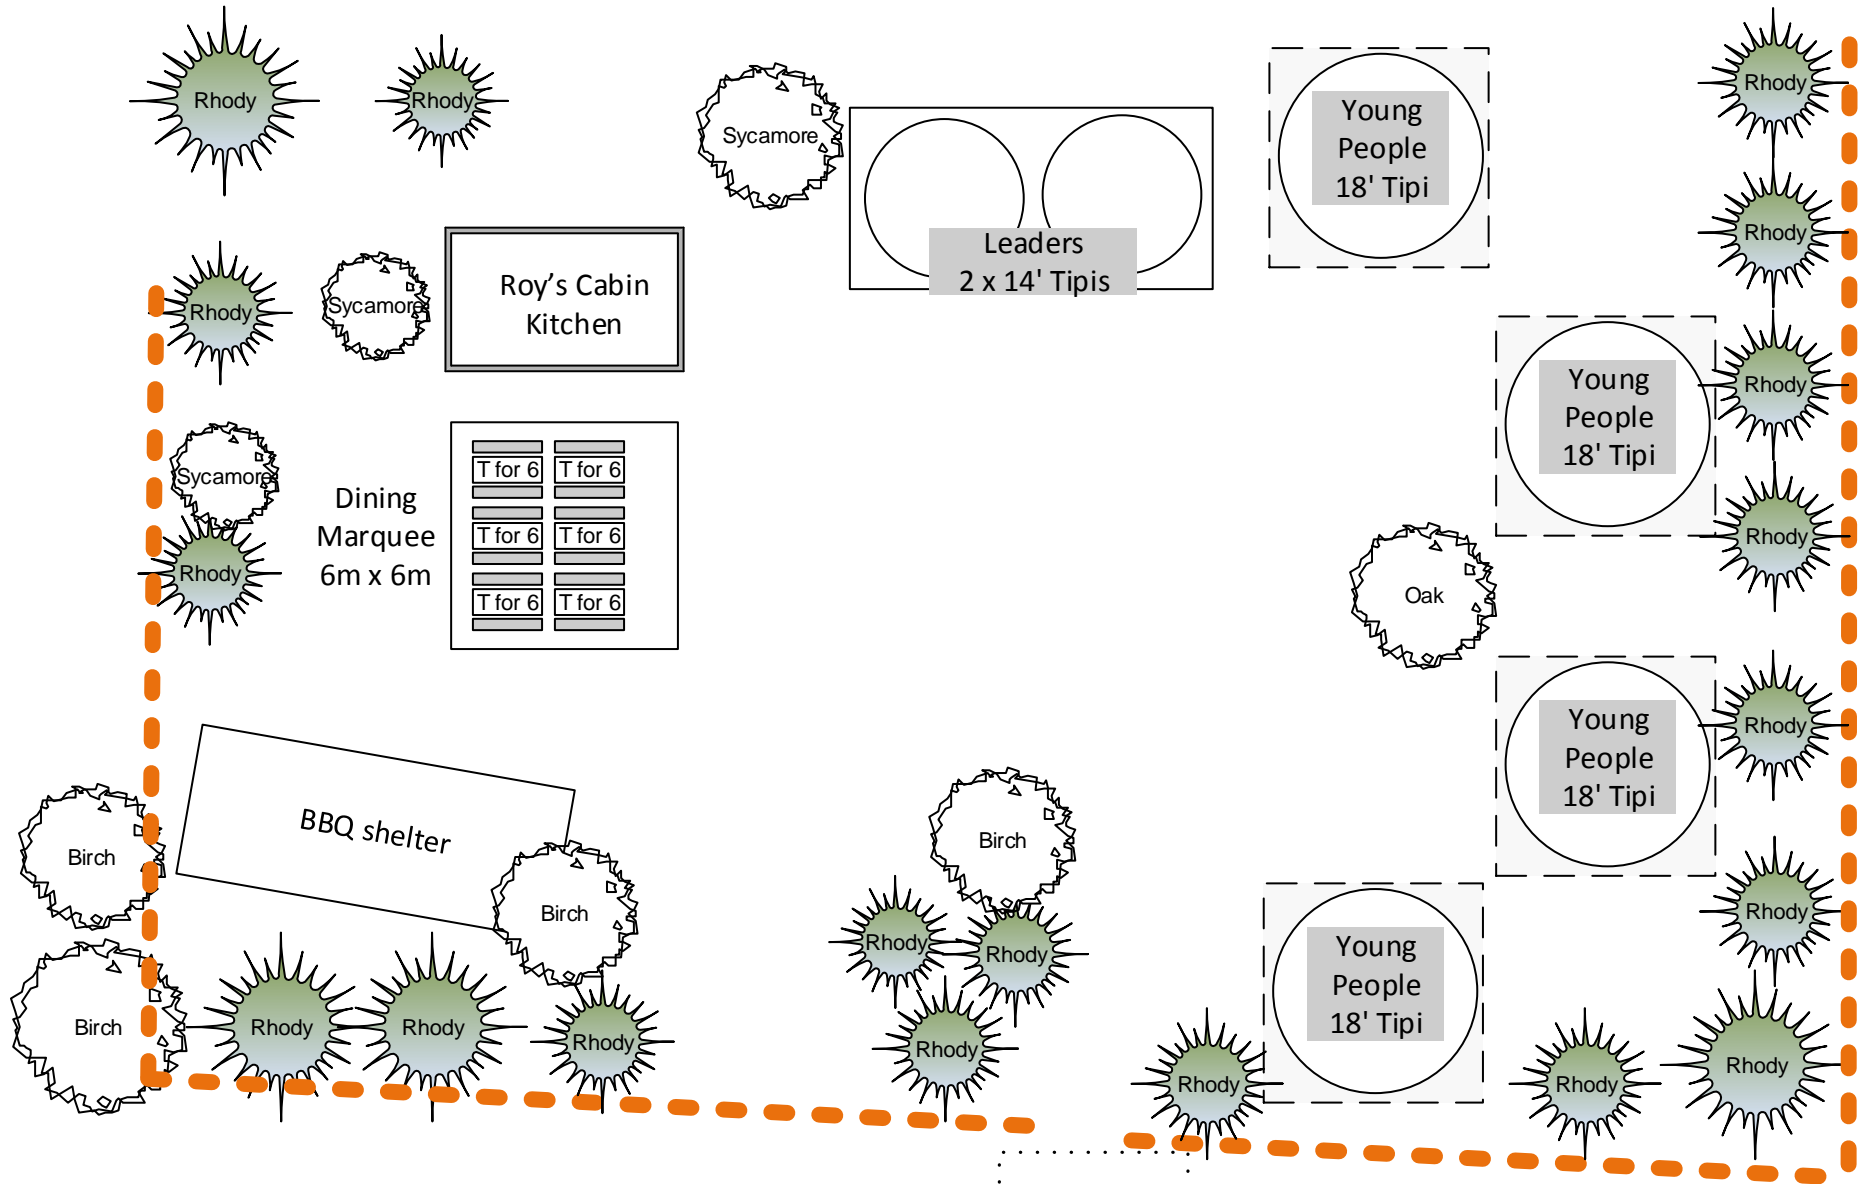

Roy's Reservation

schematic plan

Not to scale

Woodland
Toilets

Fence
round the
site

Track to
Flag Circle